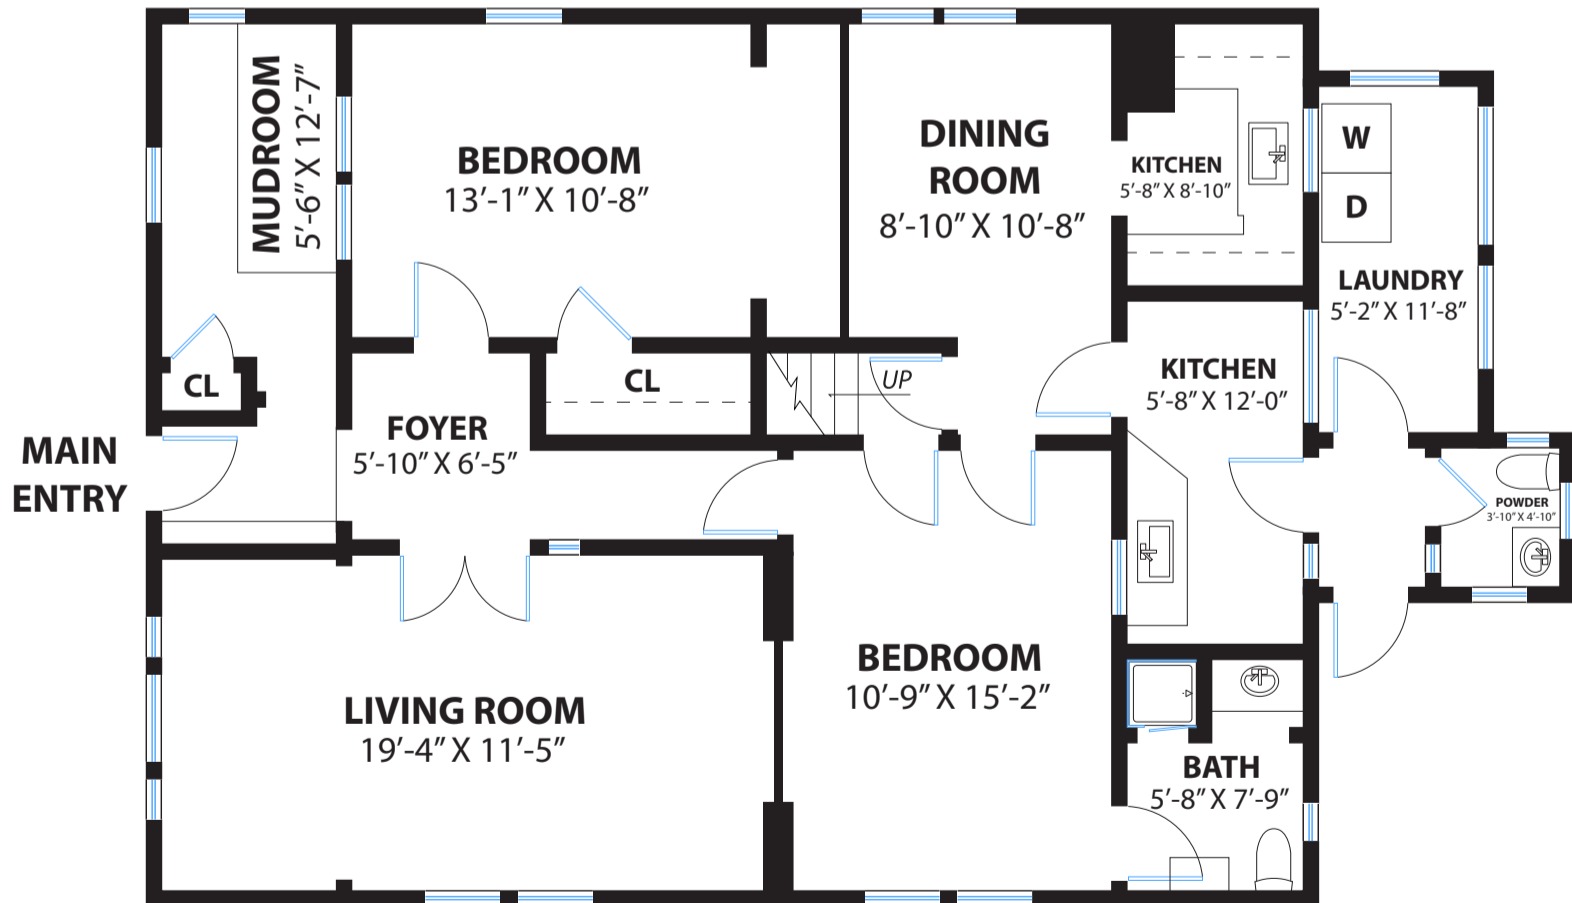

PROPERTY SQ FT INFORMATION

LIVING SPACE: 2127 SQ FT

- * Main House (First Floor): 1276 Sq Ft
- * Main House (Second Floor): 851 Sq Ft

SECOND FLOOR

FIRST FLOOR

PRESENTED BY : JENNIE A. FLANIGAN

DISCLAIMER: RENDERING BY OPEN HOMES PHOTOGRAPHY. ALL MEASUREMENTS ARE APPROXIMATE AND MAY NOT BE EXACT. DO NOT RELY ON THE ACCURACY OF THIS FLOOR PLAN WHEN DETERMINING THE PRICE OF A PROPERTY OR MAKING DECISIONS REGARDING BUYING OR SELLING OF PROPERTIES WITHOUT INDEPENDENT VERIFICATION.