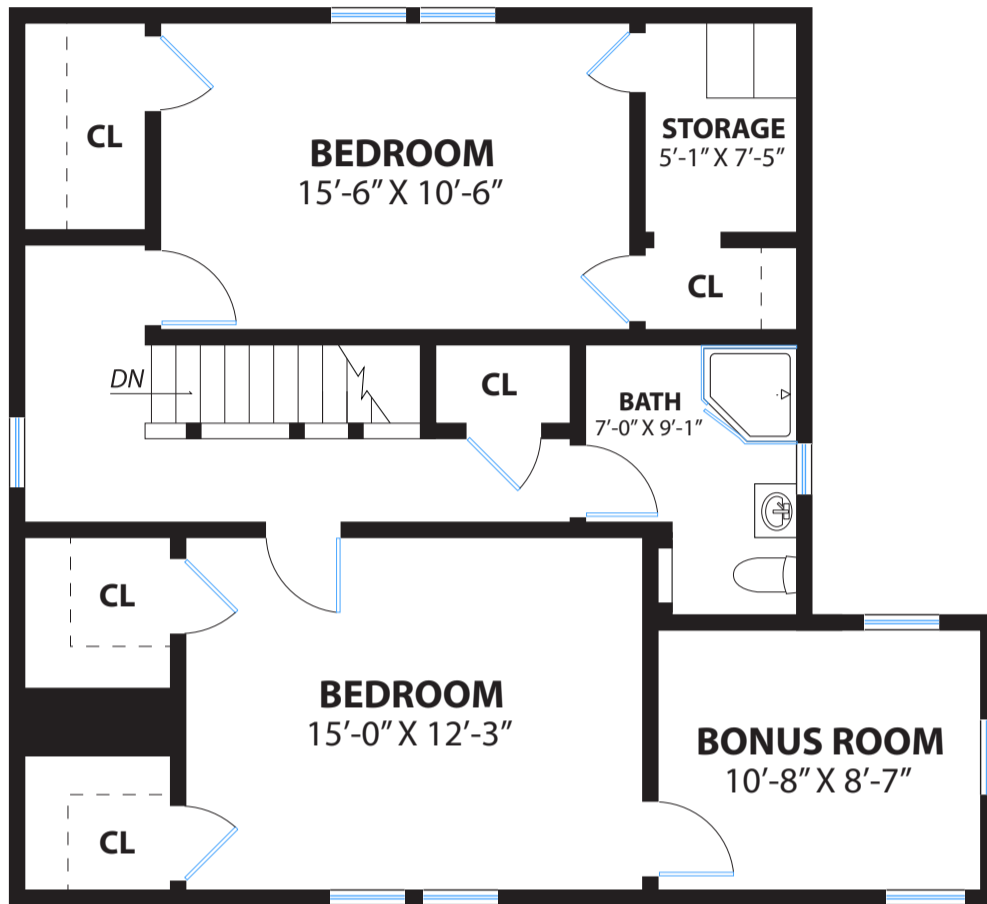

PROPERTY SQ FT INFORMATION

LIVING SPACE: 2127 SQ FT

- * Main House (First Floor): 1276 Sq Ft
- * Main House (Second Floor): 851 Sq Ft

SECOND FLOOR

FIRST FLOOR

PRESENTED BY : JENNIE A. FLANIGAN

DISCLAIMER: RENDERING BY OPEN HOMES PHOTOGRAPHY. ALL MEASUREMENTS ARE APPROXIMATE AND MAY NOT BE EXACT. DO NOT RELY ON THE ACCURACY OF THIS FLOOR PLAN WHEN DETERMINING THE PRICE OF A PROPERTY OR MAKING DECISIONS REGARDING BUYING OR SELLING OF PROPERTIES WITHOUT INDEPENDENT VERIFICATION.